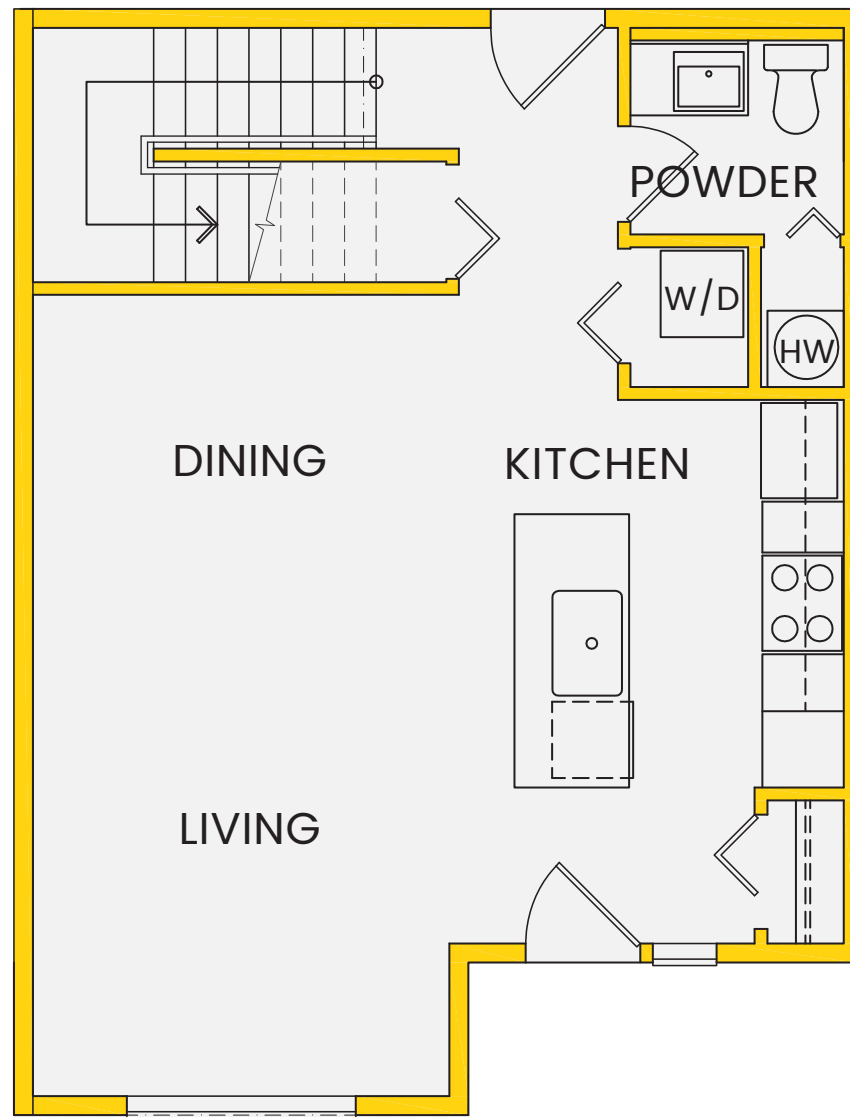

UNIT PLAN A1

3 BED+DEN | 2 BATH | 1,328 sq. ft.

1st FLOOR

2nd FLOOR