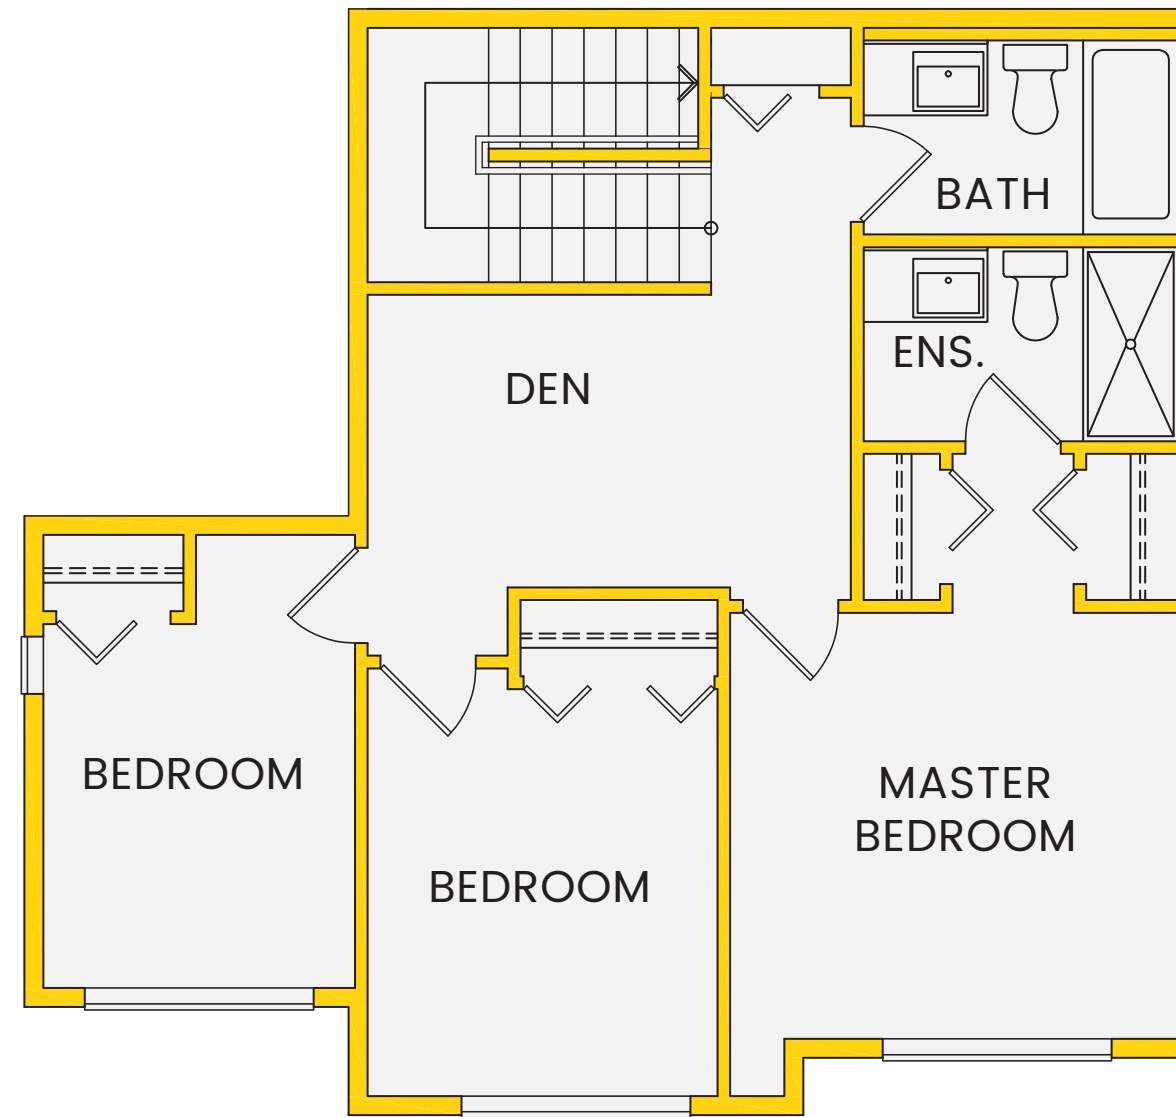

UNIT PLAN A1

3 BED+DEN | 2 BATH | 1,328 sq. ft.

1st FLOOR

2nd FLOOR